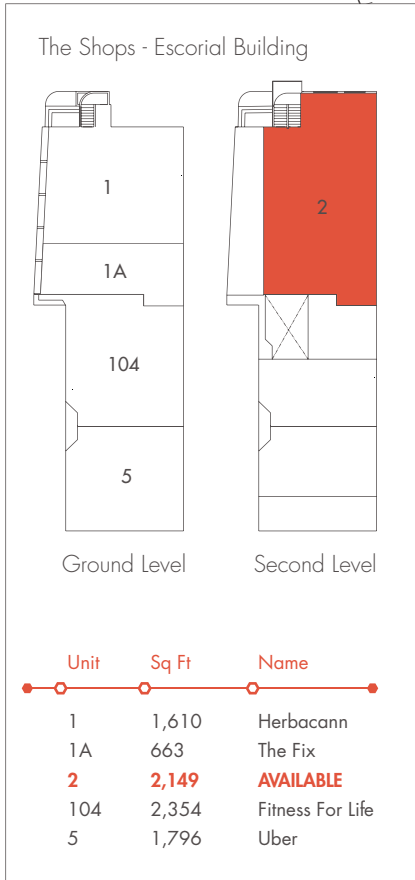

# PLAZA CAPARRA

Anchor Stores	Marshall's, Supermax, Farmacia Caridad
National & Local Tenants	All Ways 99, Joyería Gold Mine, Puerto Rico Optical, CCM Puerto Rico, Sweet & Fit Temptation, The House
Hours of Operation	Mon - Sat: 9am - 6pm / Sun: 11am - 7pm
Location	1498 Roosevelt Ave. & Corner of Parkside St. Guaynabo, PR
Parking Spaces	600
Gross Leasable Area	161,867 Sq. Ft.

**Plaza Caparra**

	1 mile	3 miles	5 miles	Estimated Census Numbers for Year 2021
Population	17,516	148,107	439,822	
Households	8,159	61,288	180,381	
Average Income	\$56,303	\$50,345	\$49,207	

Unit	Sq Ft	Name	Unit	Sq Ft	Name
10	425	Joyería Gold Mine	FSU1	1,500	Burger Fi
11/11A	5,316	USPS	T-1	-	Auto Lux
12A	3,604	AVAILABLE	Kiosks		
13	925	Marco's Pizza	T2	80	Bariloche
14	1,746	Crumbl Cookies	K-1	96	Hits Mobile Accessories
15	3,085	Mía Piel	K-2	82	Mr. Pretzels
16	936	Puerto Rico Optical	Offices		
17	1,921	Fornaio Haute Cuisine	200	8,000	Elite Fitness Center
18	1,163	Sweet & Fit Temptation	201-215	8,567	CCM
19A	4,960	Sola	204/212/212B	3,504	Pro Assets/Pro Talents
19B	4,955	All Ways 99	205	1,380	ASORE
2	29,674	Supermax	206	1,372	AVAILABLE
20	1,468	AVAILABLE	207	520	A. Martínez Morales, Esq
21	1,272	AM Nails	208	1,418	Medicalink
22	1,708	Marisquería Pez Dorado	209	1,094	AVAILABLE
23	997	AVAILABLE	210A/B	1,647	P&S Consultants
24	528	Spadria	211	1,398	Quiro Salud
25	543	López Hair Stylist			
3A	9,861	The House			
3B	11,714	Farmacia Caridad			
7	42,504	Marshalls			
9A/B	722	Laboratorio Plaza Caparra			