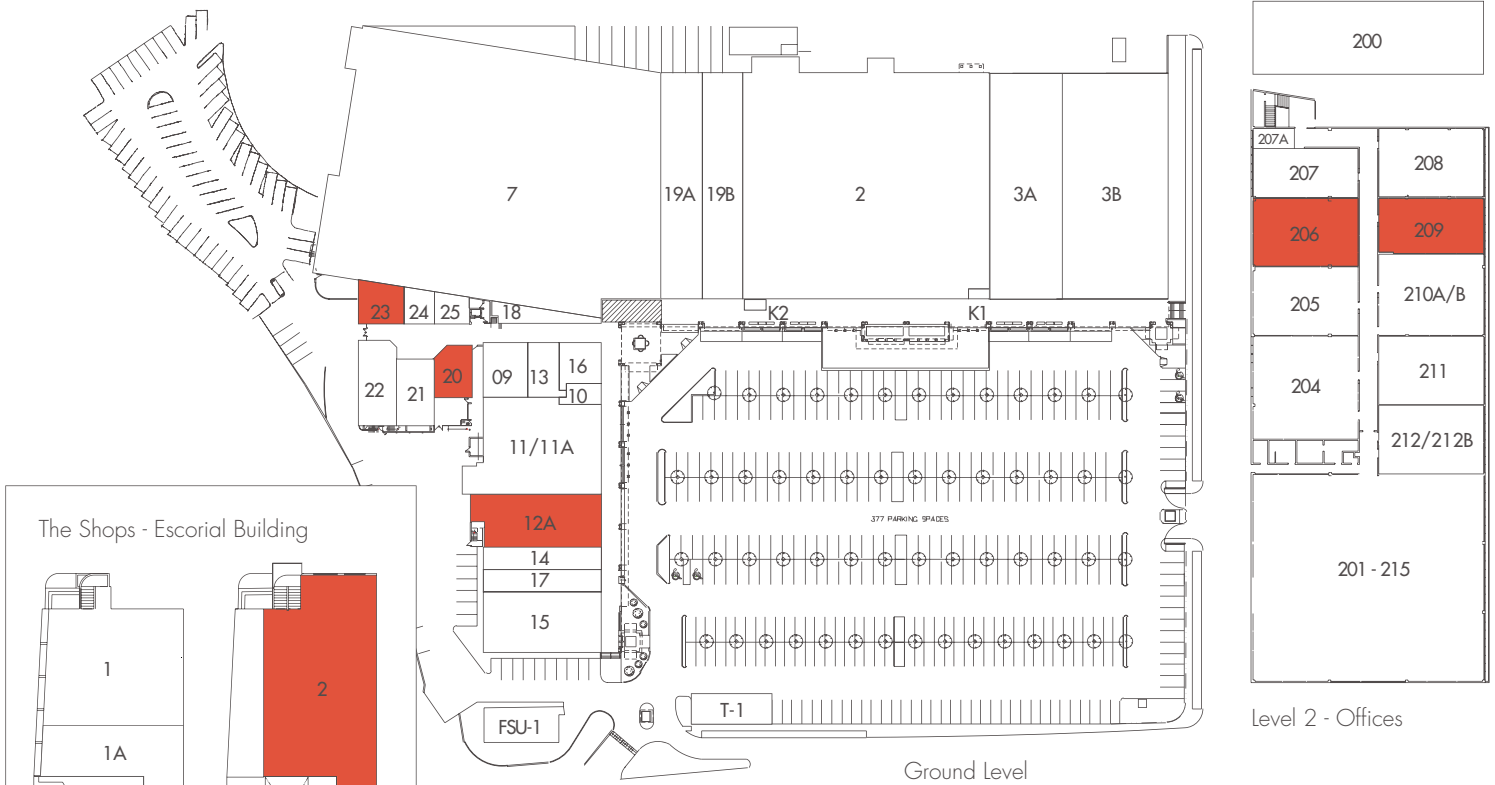

# PLAZA CAPARRA

Anchor Stores	Marshall's, Supermax, Farmacia Caridad
National & Local Tenants	All Ways 99, Joyería Gold Mine, Puerto Rico Optical, CCM Puerto Rico, Sweet & Fit Temptation, The House
Hours of Operation	Mon - Sat: 9am - 6pm / Sun: 11am - 7pm
Location	1498 Roosevelt Ave. & Corner of Parkside St. Guaynabo, PR
Parking Spaces	600
Gross Leasable Area	161,867 Sq. Ft.

**Plaza Caparra**

	1 mile	3 miles	5 miles	Estimated Census Numbers for Year 2021
Population	17,516	148,107	439,822	
Households	8,159	61,288	180,381	
Average Income	\$56,303	\$50,345	\$49,207	

Unit	Sq Ft	Name	Unit	Sq Ft	Name
10	425	Joyería Gold Mine	FSU1	1,500	Burger Fi
11/11A	5,316	USPS	T-1	-	Auto Lux
12A	3,604	AVAILABLE	Kiosks		
13	925	Marco's Pizza	T2	80	Bariloche
14	1,746	Crumbl Cookies	K-1	96	Hits Mobile Accessories
15	3,085	Mía Piel	K-2	82	Mr. Pretzels
16	936	Puerto Rico Optical	Offices		
17	1,921	Fornaio Haute Cuisine	200	8,000	Elite Fitness Center
18	1,163	Sweet & Fit Temptation	201-215	8,567	CCM
19A	4,960	Sola	204/212/212B	3,504	Pro Assets/Pro Talents
19B	4,955	All Ways 99	205	1,380	ASORE
2	29,674	Supermax	206	1,372	AVAILABLE
20	1,468	AVAILABLE	207	520	A. Martínez Morales, Esq
21	1,272	AM Nails	208	1,418	Medicalink
22	1,708	Marisquería Pez Dorado	209	1,094	AVAILABLE
23	997	AVAILABLE	210A/B	1,647	P&S Consultants
24	528	Spadria	211	1,398	Quiro Salud
25	543	López Hair Stylist			
3A	9,861	The House			
3B	11,714	Farmacia Caridad			
7	42,504	Marshalls			
9A/B	722	Laboratorio Plaza Caparra			